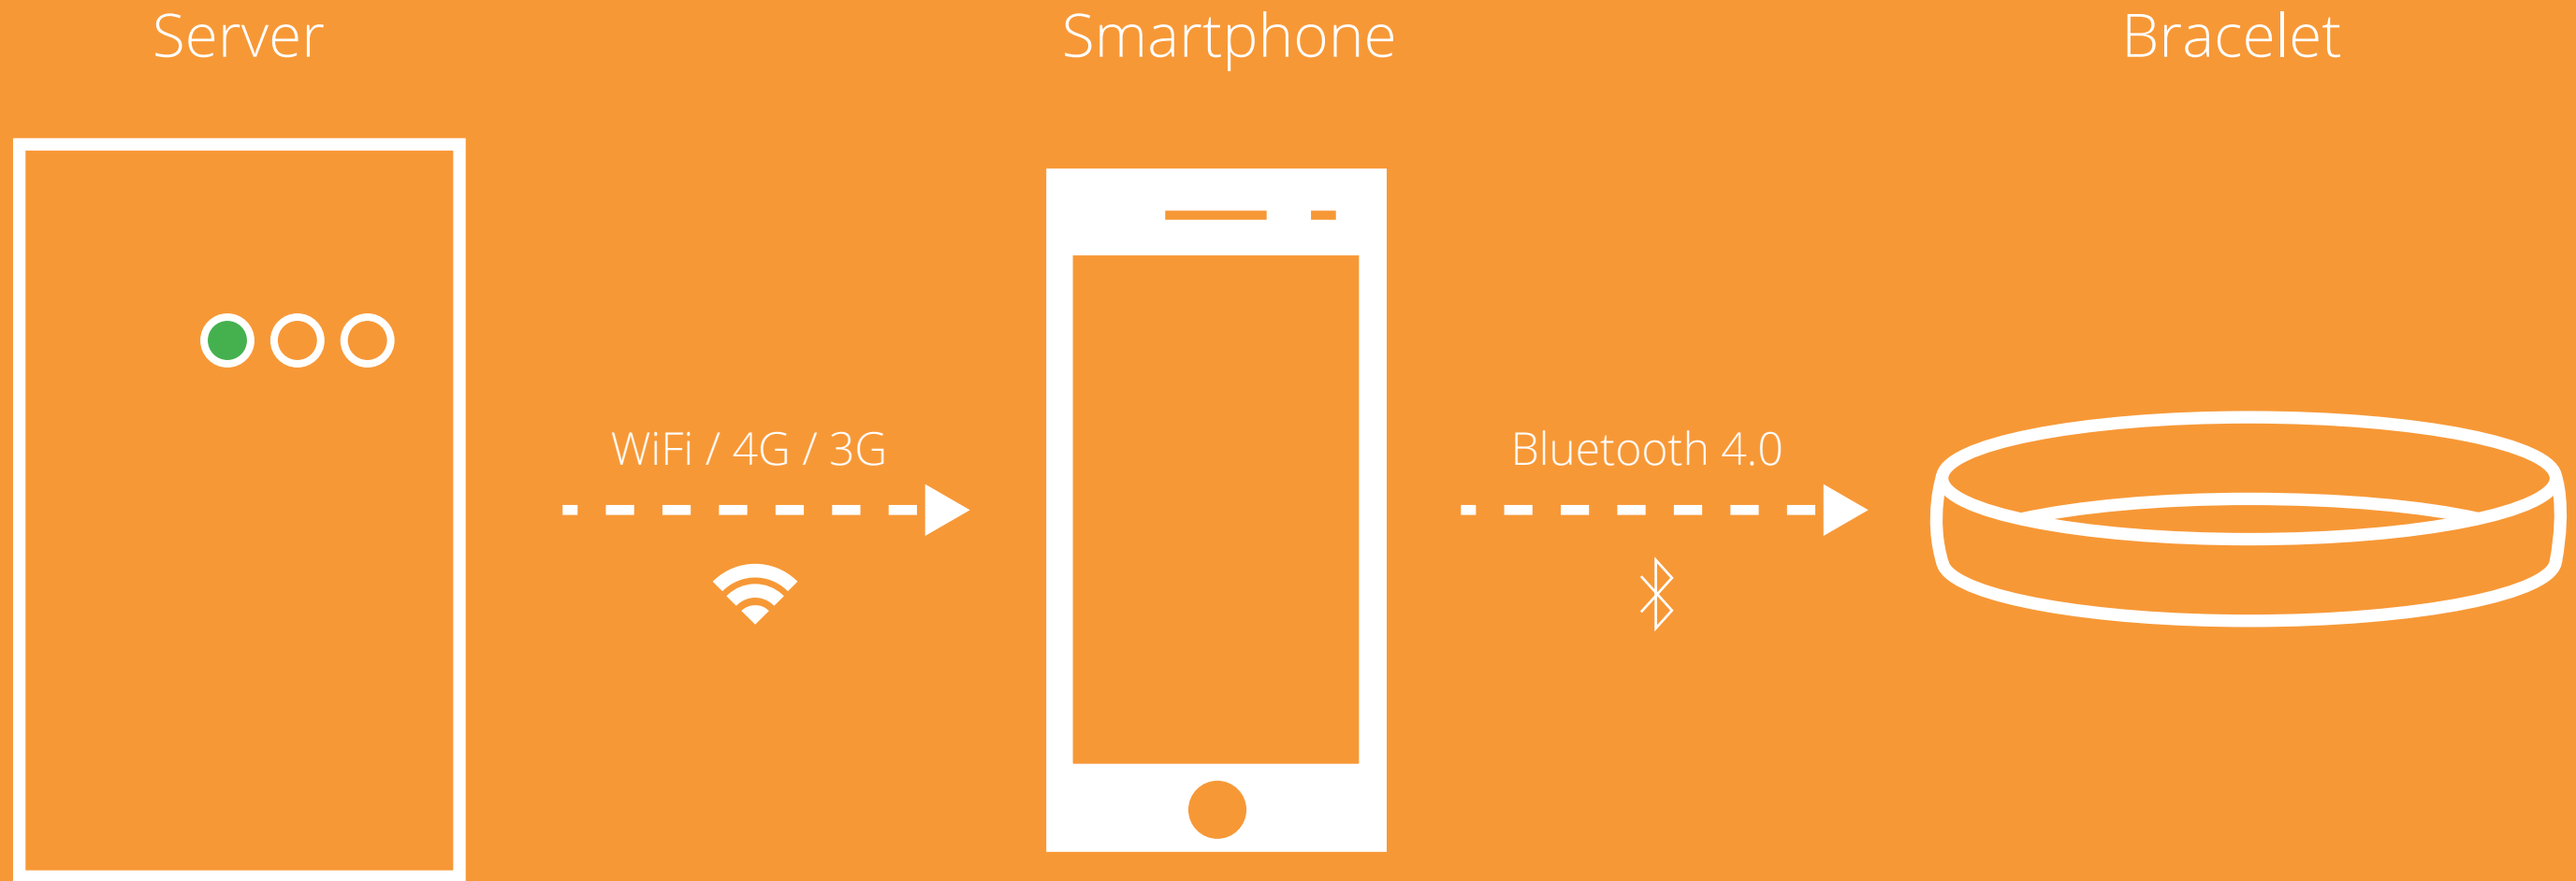

Oglow Data Flow

Server:

The online server collects data and Olympic content. It also has a control panel to set up the content for the smartphone app. The information comes from the Olympic API, Twitter and manual copywriting. This information is sent to the smartphone over an Internet connection.

Smartphone:

The smartphone app receives information from the server. It presents this information with a focus on live content. It also sends a Bluetooth signal to the bracelet.

Bracelet:

The Bluetooth module in the bracelet retrieves the signal sent out by the smartphone and responds accordingly with light and vibration patterns.